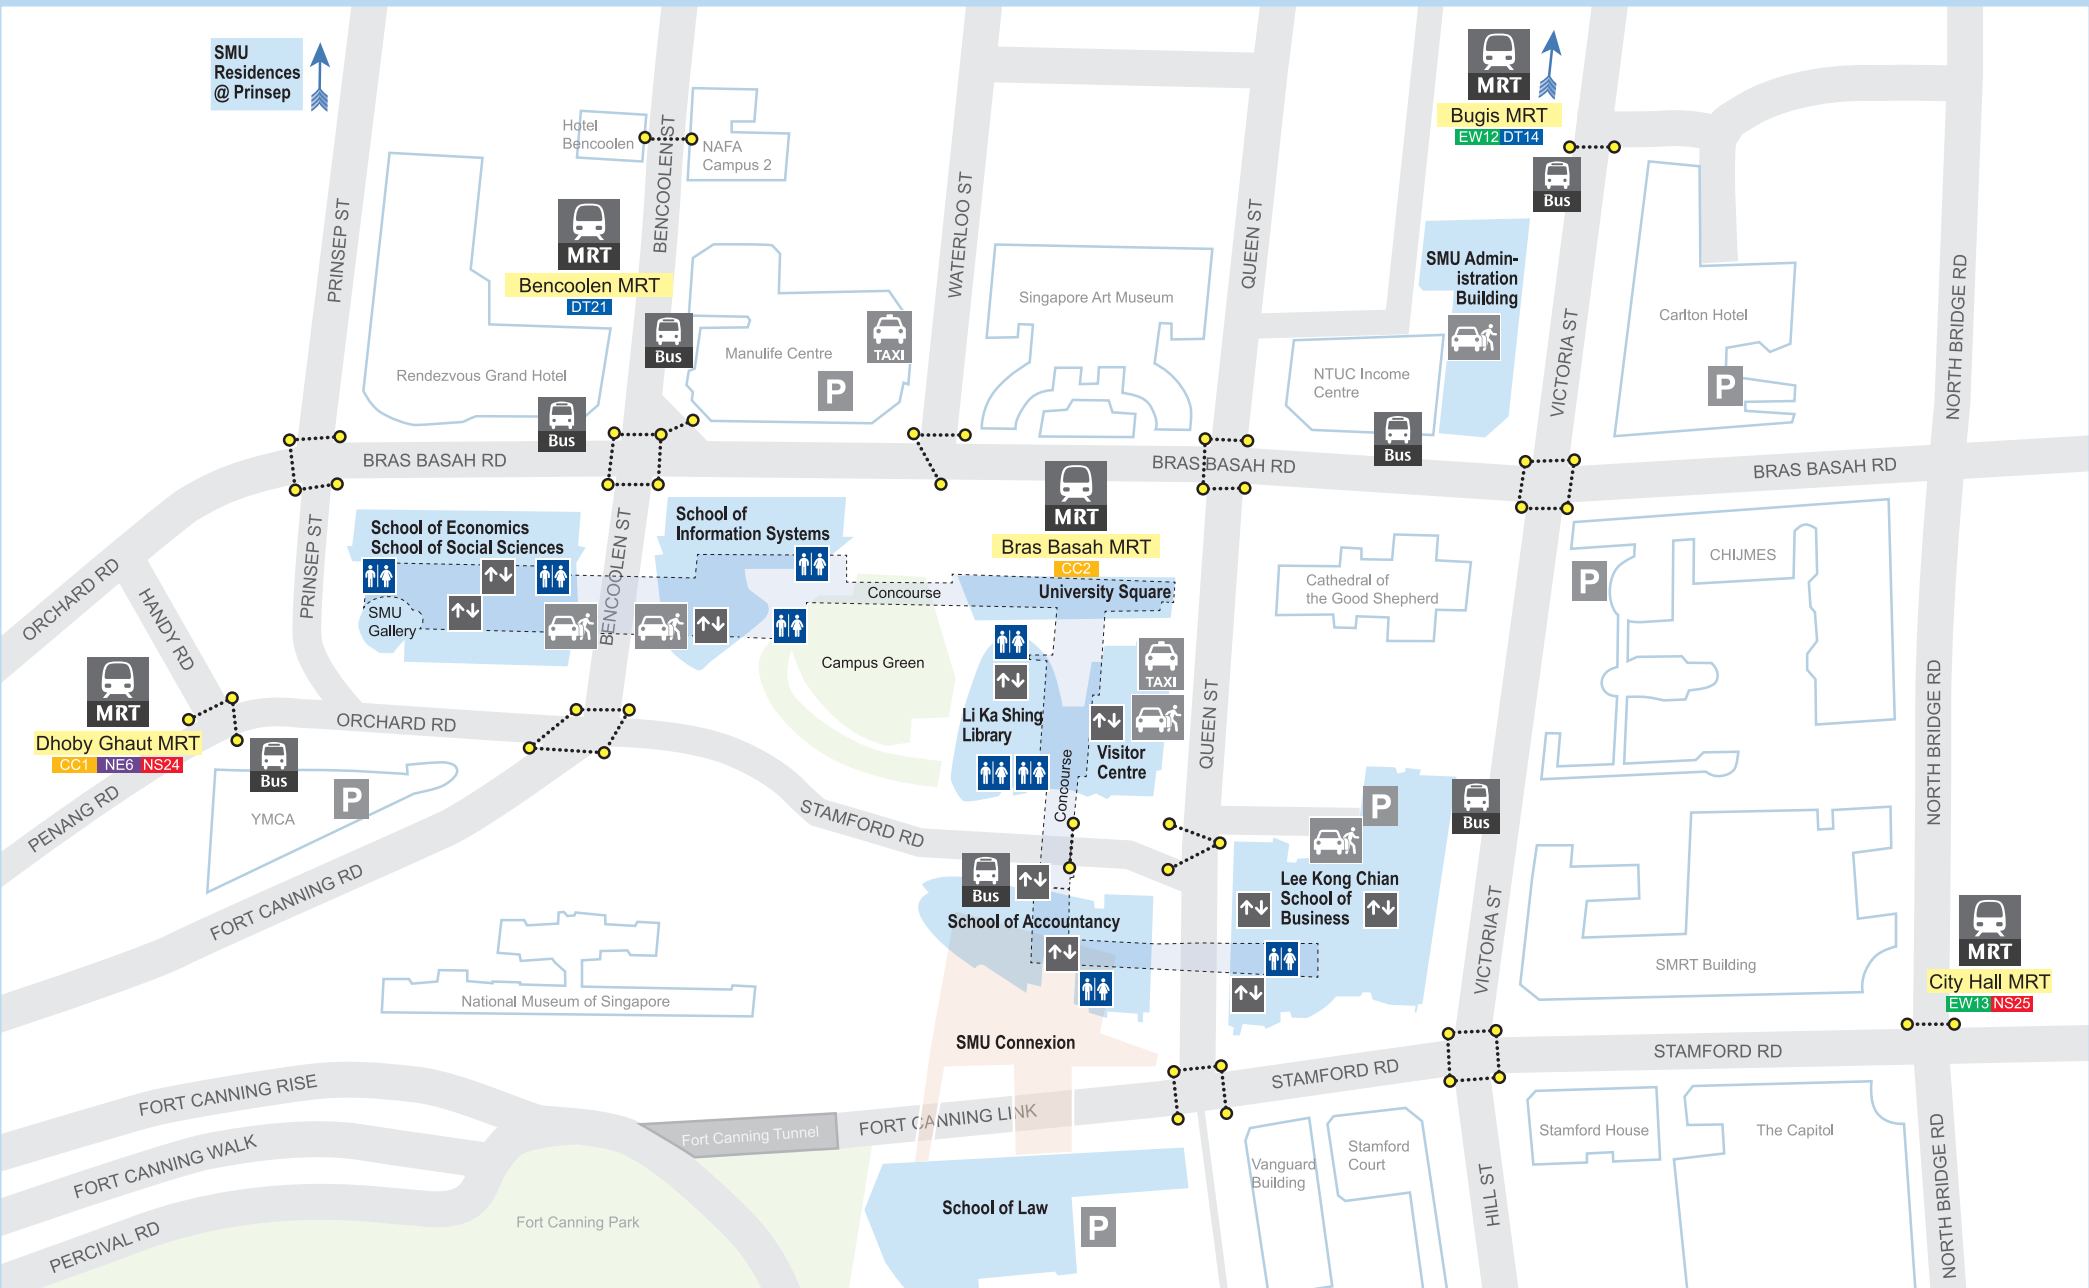

SMU Residences @ Prinsep

SMU Accessibility Master Map

- SMU Compound
- SMU Concourse
- SMU Connexion
- Main Road
- MRT Station
- TAXI Stand
- Traffic Light Crossing
- Passenger Lift (Concourse Level)
- Major Landmark
- Green/Park
- Tunnel
- Bus Stop
- Car Park
- Drop-off Point
- Toilet (Concourse Level)